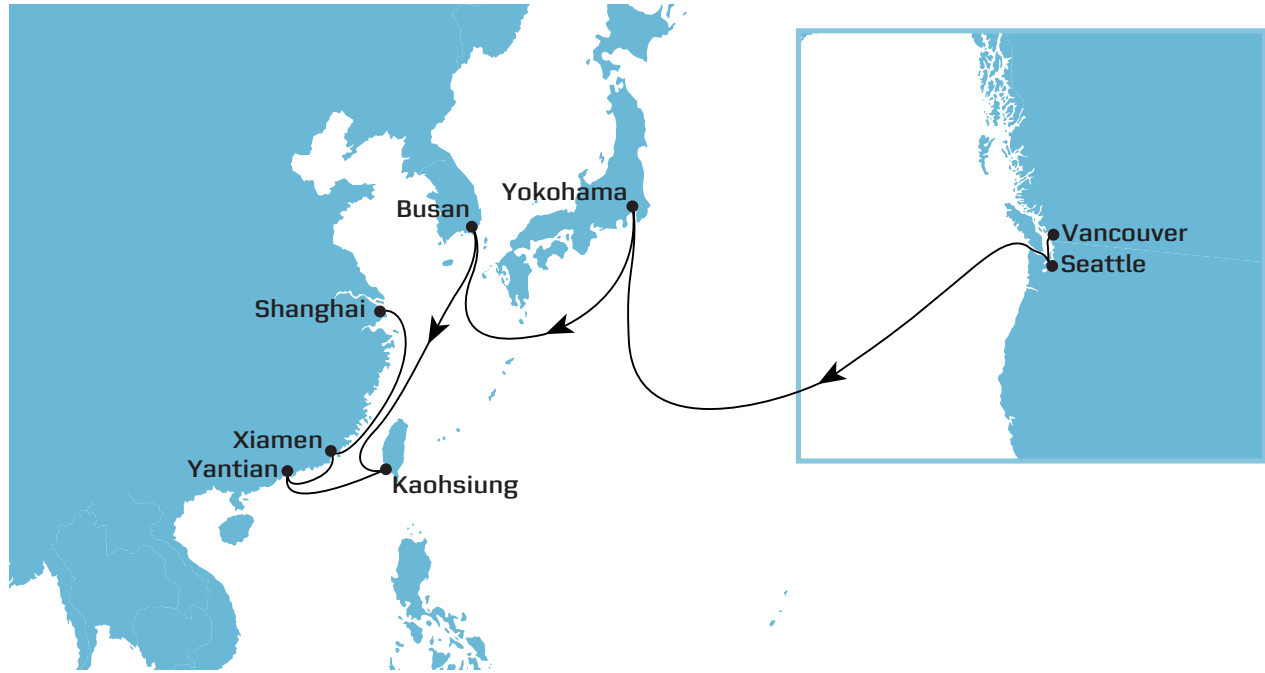

TP1 WESTBOUND

SERVICE HIGHLIGHTS

- One of the two weekly services from Vancouver to Asia
- Competitive transit time from Pacific North West to major Asia ports
- Direct coverage from Vancouver and Seattle into Kaohsiung

From	Dept\Arr	YOKOHAMA, Japan TUE	BUSAN, South Korea FRI	KAOHSIUNG, Taiwan TUE	YANTIAN, China WED	XIAMEN, China FRI	SHANGHAI, China SUN
VANCOUVER, Canada	TUE	14	17	20	22	23	25
SEATTLE, United States	FRI	11	14	17	19	20	23

Transit times are indicative and subject to change.

Your promise. Delivered.