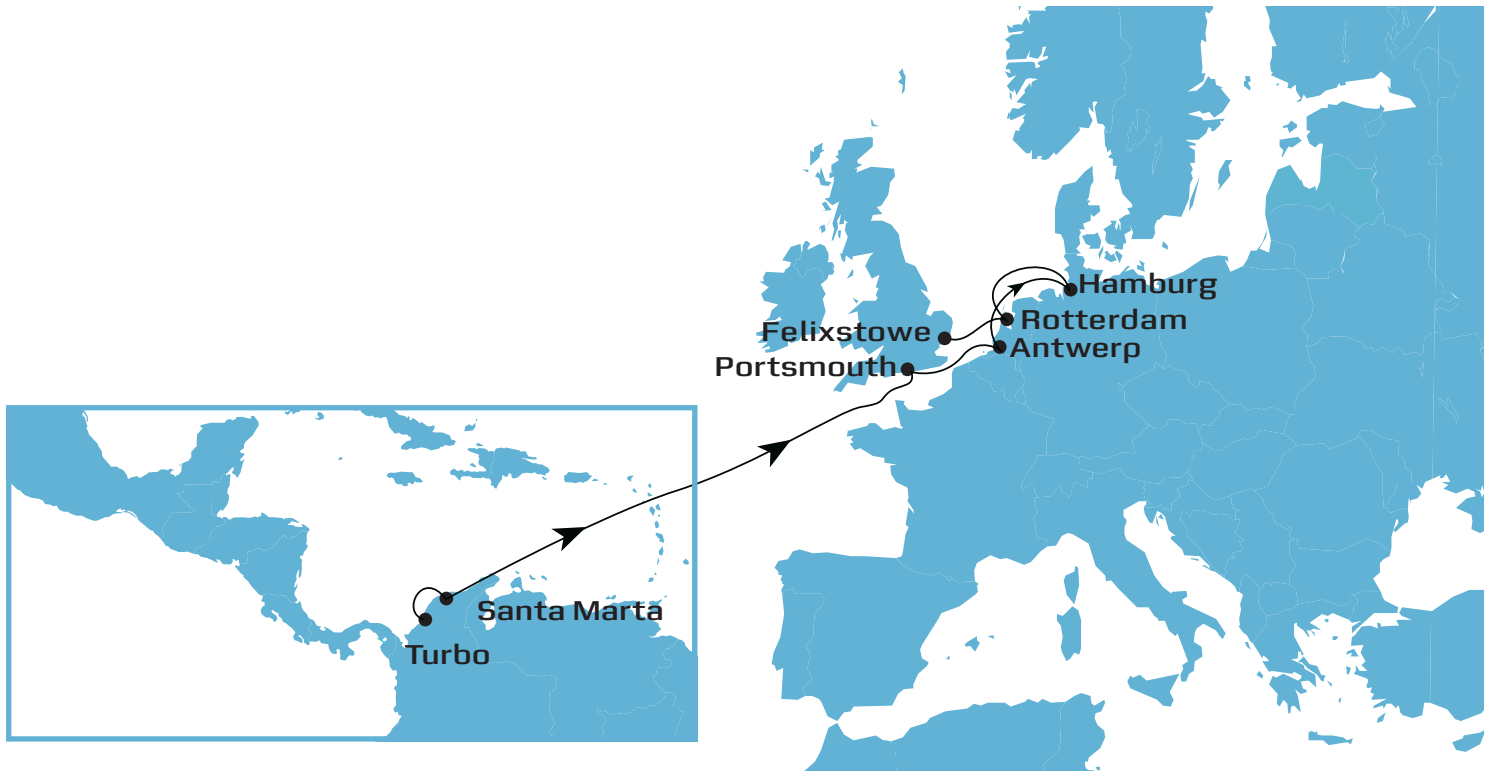

# COLOMBIA EXPRESS

Port	Arrives	Departs	Transit (Days)
TURBO, Colombia	Tue	Thu	--
SANTA MARTA (MAGDALENA), Costa Rica	Fri	Sat	1
PORTSMOUTH, United Kingdom	Wed	Thu	13
ANTWERP, Belgium	Thu	Fri	14
HAMBURG, Germany	Sun	Mon	17
ROTTERDAM, Netherlands	Tue	Wed	19
FELIXSTOWE, United Kingdom	Thu	Fri	21