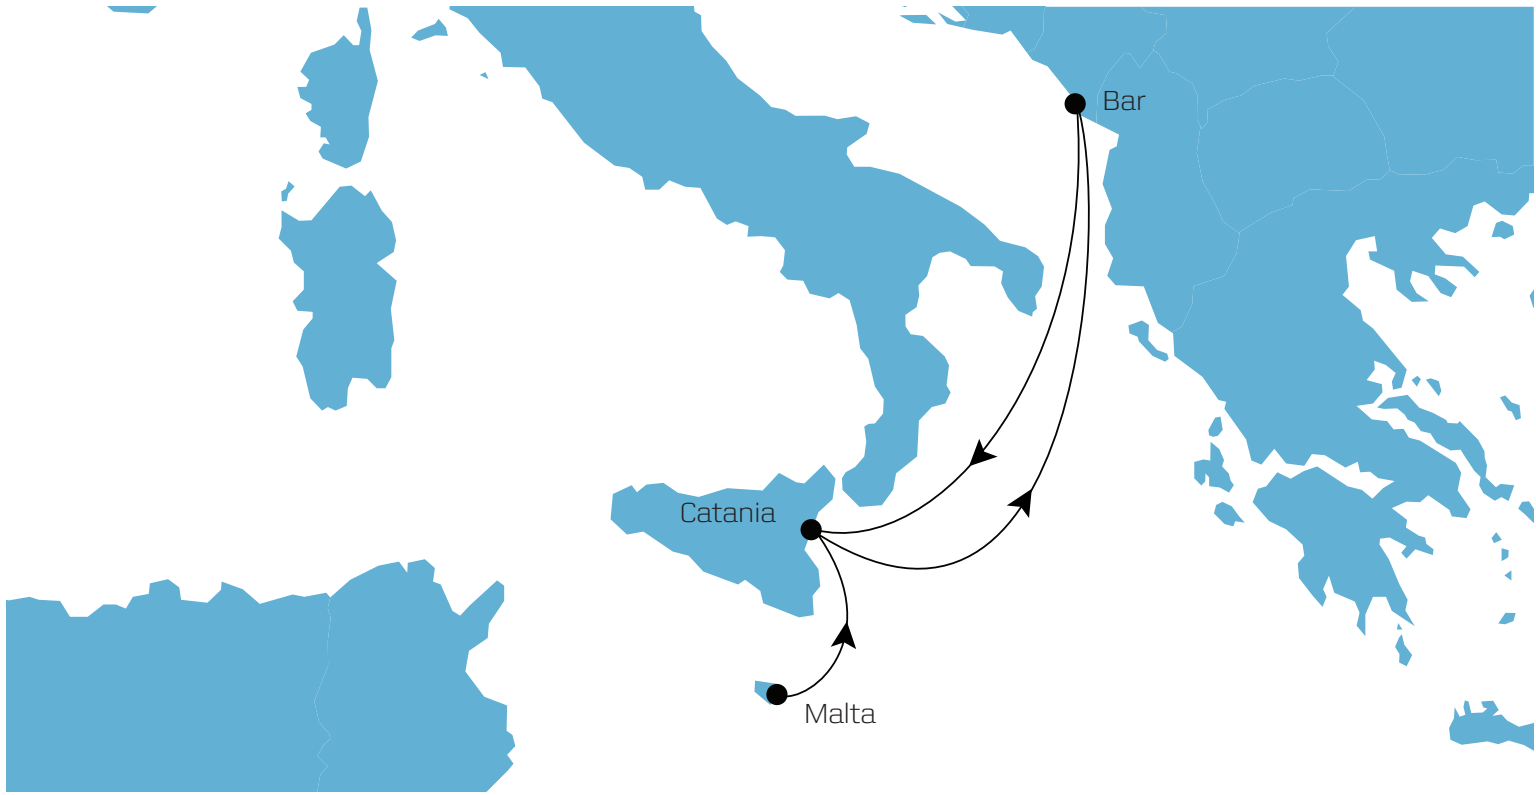

Z44 - FEEDER EMPTY POSITIONING

Port	Arrives	Departs	Transit (Days)
MALTA, Malta	SUN	SUN	1
CATANIA, Italy	MON	MON	2
BAR, Montenegro	WED	WED	4
CATANIA, Italy	SAT	SAT	7