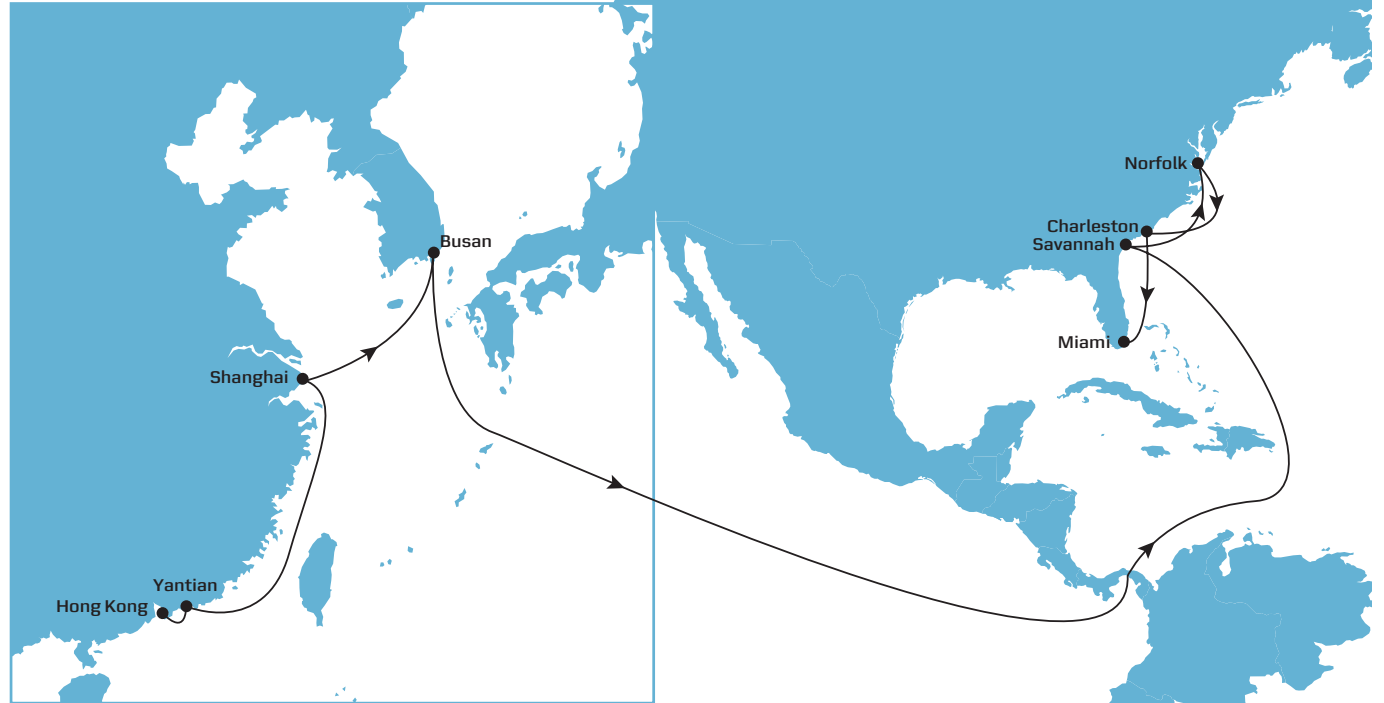

TP16 EASTBOUND

SERVICE HIGHLIGHTS

- Best in class product from South & East China and Busan to Savannah.
- Fastest direct coverage from China & South Korea to Miami.
- One of the two weekly services offering South & East China into Norfolk & Charleston

From	Dept\Arr	SAVANNAH, United States TUE	NORFOLK, United States FRI	CHARLESTON, United States TUE	MIAMI, United States THU
HONG KONG, Hong Kong	FRI	31	34	38	40
YANTIAN, China	SUN	29	33	36	38
SHANGHAI, China	THU	25	29	32	34
BUSAN, South Korea	SUN	22	26	29	31

Transit times are indicative and subject to change.

Your promise. Delivered.