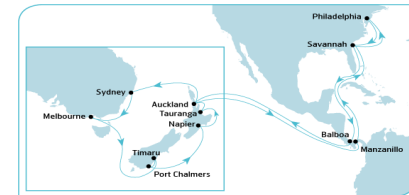

Oceania Americas Service - Southbound

Oceania Americas Service (OC1)

PORT	ARRIVES	DEPARTS	TRANSIT
Philadelphia, PA, USA	--	WED	--
Savannah, GA, USA	FRI	SAT	2
Balboa, Panama	WED	THU	7
Auckland, New Zealand	FRI	SAT	24
Sydney, Australia	TUE	WED	28
Melbourne, Australia	THU	FRI	30
Timaru, New Zealand	TUE	TUE	35
Port Chalmers, New Zealand	WED	WED	36
Napier, New Zealand	FRI	FRI	38
Tauranga, New Zealand	SAT	SAT	39
Auckland, New Zealand	SUN	SUN	40
Manzanillo, Panama	SUN	MON	55
Savannah, GA, USA	SAT	SAT	60
Philadelphia, PA, USA	TUE	--	63

Main Vessel Voyage	CAP BEATRICE 941S	MAERSK JENAZ 942S	TATIANA SCHULTE 943S	MAERSK JAUN 944S	CAP BIANCO 945S	ARIAKE 946S	CAP BYRON 954S	CAP CLEVELAND 947S

Departs

Port	CAP BEATRICE 941S	MAERSK JENAZ 942S	TATIANA SCHULTE 943S	MAERSK JAUN 944S	CAP BIANCO 945S	ARIAKE 946S	CAP BYRON 954S	CAP CLEVELAND 947S
Philadelphia	13/10/2009	21/10/2009	27/10/2009	3/11/2009	11/11/2009	17/11/2009	25/11/2009	2/12/2009
Savannah	16/10/2009	23/10/2009	30/10/2009	6/11/2009	13/11/2009	20/11/2009	28/11/2009	5/12/2009
Balboa	24/10/2009	31/10/2009	7/11/2009	14/11/2009	21/11/2009	28/11/2009	5/12/2009	12/12/2009
Auckland	10/11/2009	17/11/2009	24/11/2009	1/12/2009	8/12/2009	15/12/2009	22/12/2009	29/12/2009

Arrives

Port	CAP BEATRICE 941S	MAERSK JENAZ 942S	TATIANA SCHULTE 943S	MAERSK JAUN 944S	CAP BIANCO 945S	ARIAKE 946S	CAP BYRON 954S	CAP CLEVELAND 947S
Sydney (P&O Ports)	13/11/2009	20/11/2009	27/11/2009	4/12/2009	11/12/2009	18/12/2009	25/12/2009	1/01/2009
Melbourne (P&O Ports)	16/11/2009	23/11/2009	30/11/2009	7/12/2009	14/12/2009	21/12/2009	28/12/2009	4/01/2009

Dates and times for arrivals and departures are estimates, given without guarantee and subject to change without prior notice.