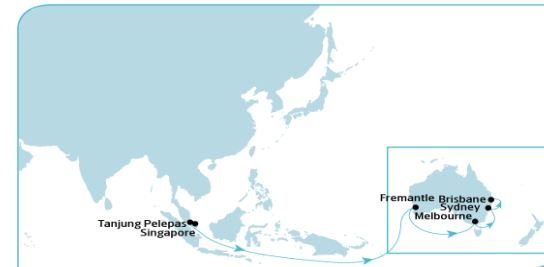

Boomerang SEA Loop

Boomerang SEA Loop (Southbound)

PORT	ARRIVES	DEPARTS	TRANSIT
Singapore, Singapore	SAT	SUN	--
Tanjung Pelepas, Malaysia	SUN	MON	1
Fremantle, Australia	MON	MON	9
Melbourne, Australia	SAT	SUN	14
Sydney, Australia	TUE	WED	17
Brisbane, Australia	FRI	SAT	20

Note: Weekly Service

Main Vessel Voyage	MAERSK GARONNE 0919	GRASMERE MAERSK 0923	JULIA SCHULTE 0911	MAERSK DAMPIER 0919	MAERSK GATESHEAD 0923	MAERSK GIRONDE 0923	SAFMARINE MULANJE 0919	SAFMARINE MERU 1001

Departs

Singapore	1/11/2009	8/11/2009	9/11/2009	16/11/2009	22/11/2009	29/11/2009	6/12/2009	13/12/2009
Tanjung Pelepas	2/11/2009	9/11/2009	8/11/2009	17/11/2009	23/11/2009	30/11/2009	7/12/2009	14/12/2009

Arrives

Fremantle	8/11/2009	omitted	14/11/2009	22/11/2009	28/11/2009	6/12/2009	13/12/2009	20/12/2009
Melbourne	13/11/2009	20/11/2009		27/11/2009	4/12/2009	11/12/2009	18/12/2009	25/12/2009
Sydney	16/11/2009	23/11/2009		30/11/2009	7/12/2009	14/12/2009	21/12/2009	28/12/2009
Brisbane	19/11/2009	26/11/2009		3/12/2009	10/12/2009	17/12/2009	24/12/2009	31/12/2009

Dates and times for arrivals and departures are estimates, given without guarantee and subject to change without prior notice.