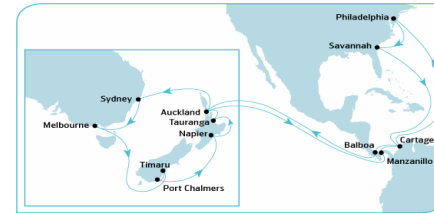

Oceania - Americas Service

Oceania Americas Service (OC1)

PORT	ARRIVES	DEPARTS	TRANSIT
Philadelphia, PA, USA		WED	--
Savannah, GA, USA	FRI	SAT	2
Cartagena, Colombia	WED	THU	7
Balboa, Panama	FRI	SAT	10
Auckland, New Zealand	TUE	TUE	27
Sydney, Australia	FRI	SAT	31
Melbourne, Australia	MON	TUE	33
Timaru, New Zealand	SAT	SUN	38
Port Chalmers, New Zealand	SUN	MON	39
Napier, New Zealand	TUE	WED	42
Tauranga, New Zealand	THU	THU	43
Auckland, New Zealand	FRI	FRI	44
Manzanillo, Panama	MON	TUE	62
Cartagena, Colombia	WED	THU	63
Philadelphia, PA, USA	TUE		69

Note: Weekly Service.
Cartagena call is not accessible for Maersk Line.

All issues or queries relating to US Documentation must be addressed to auscusexpams@maersk.com.

Main Vessel Voyage

MAERSK JENAZ 942N	TATIANA SCHULTE 943N	MAERSK JAUN 944N	CAP BIANCO 945N	ARIAKE 946N	CAP BYRON 006N	CAP CLEVELAND 007N	CAP BEAUFORT 008N	PATRICIA SCHULTE 009N

Departs

Port	MAERSK JENAZ 942N	TATIANA SCHULTE 943N	MAERSK JAUN 944N	CAP BIANCO 945N	ARIAKE 946N	CAP BYRON 006N	CAP CLEVELAND 007N	CAP BEAUFORT 008N	PATRICIA SCHULTE 009N
Sydney	21/11/2009	28/11/2009	5/12/2009	12/12/2009	19/12/2009	26/12/2009	2/01/2009	9/01/2009	16/01/2009
Melbourne	24/11/2009	1/12/2009	8/12/2009	15/12/2009	22/12/2009	29/12/2009	5/01/2009	12/01/2009	19/01/2009

Arrives

Port	MAERSK JENAZ 942N	TATIANA SCHULTE 943N	MAERSK JAUN 944N	CAP BIANCO 945N	ARIAKE 946N	CAP BYRON 006N	CAP CLEVELAND 007N	CAP BEAUFORT 008N	PATRICIA SCHULTE 009N
Port Chalmers	29/11/2009	6/12/2009	13/12/2009	20/12/2009	27/12/2009	3/01/2009	10/01/2009	17/01/2009	24/01/2009
Tauranga	3/12/2009	10/12/2009	17/12/2009	24/12/2009	31/12/2009	7/01/2009	14/01/2009	21/01/2009	28/01/2009
Auckland	4/12/2009	11/12/2009	18/12/2009	25/12/2009	1/01/2009	8/01/2009	15/01/2009	22/01/2009	29/01/2009
Manzanillo	21/12/2009	28/12/2009	4/01/2009	11/01/2009	18/01/2009	25/01/2009	1/02/2009	8/02/2009	15/02/2009
Philadelphia	29/12/2009	5/01/2009	12/01/2009	22/01/2009	26/01/2009	2/02/2009	9/02/2009	16/02/2009	23/02/2009

Dates and times for arrivals and departures are estimates, given without guarantee and subject to change without prior notice.