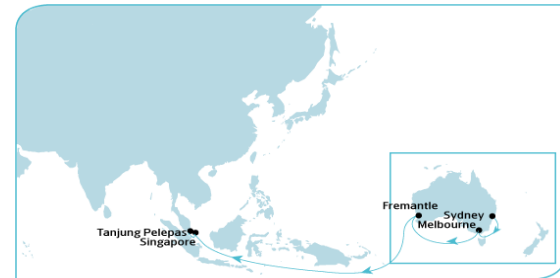

Boomerang NEA Loop

Boomerang NEA Loop (Northbound)

PORT	ARRIVES	DEPARTS	TRANSIT
Fremantle, Australia	MON	MON	--
Melbourne, Australia	SAT	SUN	5
Sydney, Australia	TUE	WED	8
Brisbane, Australia	FRI	SAT	11
Yokohama, Japan	MON	TUE	21
Nagoya, Japan	TUE	WED	22
Osaka, Japan	WED	THU	24
Busan, South Korea	FRI	SAT	25
Qingdao, P.R. China	SUN	SUN	27
Shanghai, P.R. China	TUE	TUE	29
Ningbo, P.R. China	WED	THU	30
Chiwan, P.R. China	SUN	SUN	34
Hong Kong, Hong Kong	MON	MON	35
Kaohsiung, Taiwan	TUE	WED	36

Departs

Port	JULIA SCHULTE	GRASMERE MAERSK	MAERSK DAMPIER	MAERSK GATESHEAD	MAERSK GIRONDE	SAFMARINE MULANJE	SAFMARINE MERU	MAERSK GAIRLOCH	MSC SIENA
Fremantle	16/11/2009	omitted	23/11/2009	29/11/2009	7/12/2009	14/12/2009	21/12/2009	28/12/2009	4/01/2009
Melbourne		21/11/2009	28/11/2009	5/12/2009	12/12/2009	19/12/2009	26/12/2009	2/01/2009	9/01/2009
Sydney		25/11/2009	2/12/2009	9/12/2009	16/12/2009	23/12/2009	30/12/2009	6/01/2009	13/01/2009
Brisbane		29/11/2009	6/12/2009	13/12/2009	20/12/2009	27/12/2009	3/01/2009	10/01/2009	17/01/2009

Dates and times for arrivals and departures are estimates, given without guarantee and subject to change without prior notice.

Boomerang SEA Loop

Boomerang SEA Loop (Northbound)

PORT	ARRIVES	DEPARTS	TRANSIT
Sydney, Australia	FRI	SUN	--
Melbourne, Australia	MON	TUE	3
Fremantle, Australia	SAT	SUN	8
Singapore, Singapore	SAT	SUN	14
Tanjung Pelepas, Malaysia	SUN	MON	16