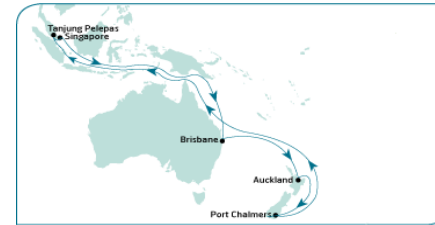

NZ1 - TTAS

Oceania South East Asia (NZ1)

PORT	ARRIVES	DEPARTS	TRANSIT
Tanjung Pelepas, Malaysia	TUE	WED	1
Singapore, Singapore	WED	THU	9
Brisbane, Australia	FRI	SAT	13
Auckland, New Zealand	TUE	THU	16
Port Chalmers, New Zealand	FRI	SAT	
Tanjung Pelepas, Malaysia	TUE		

Note: Weekly Service

Main Vessel Voyage

MAERSK DUNAFARE	MAERSK DENTON	MAERSK DAMASCUS	MAERSK DUFFIELD	MAERSK DUNAFARE	MAERSK DENTON	MAERSK DAMASCUS	MAERSK DUFFIELD	MAERSK DUNAFARE
946N	947N	948N	949N	950N	951N	952N	001N	002N

Departs

Brisbane (P&O Ports)	21/11/2009	omitted	4/12/2009	11/12/2009	18/12/2009	25/12/2009	1/01/2009	8/01/2009	15/01/2009

Arrives

Auckland	23/11/2009	30/11/2009	7/12/2009	14/12/2009	21/12/2009	28/12/2009	4/01/2009	11/01/2009	18/01/2009
Port Chalmers	26/11/2009	3/12/2009	10/12/2009	17/12/2009	24/12/2009	31/12/2009	7/01/2009	14/01/2009	21/01/2009

Dates and times for arrivals and departures are estimates, given without guarantee and subject to change without prior notice.